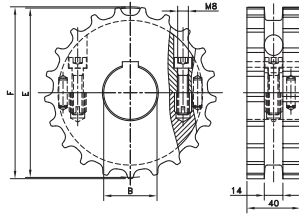

KUS820

Sprocket Type	Code Number	Number of Teeth	Bore	Pitch Diameter	Outside Diameter	Width (Teeth)	Hub Width
			B mm/inch	E mm	F mm	C mm	A mm

Split Sprockets, Machined - KUS820

Metric Bores							
KUS820-17T_25MM_1KW_PA	10328705	17	25	105.5	104.5	40	40
KUS820-17T_30MM_1KW_PA	10328707	17	30				
KUS820-17T_35MM_1KW_PA	10328709	17	35				
KUS820-17T_40MM_1KW_PA	10328711	17	40				
KUS820-19T_25MM_1KW_PA	10328695	19	25	117.3	116.3		
KUS820-19T_30MM_1KW_PA	10328697	19	30				
KUS820-19T_35MM_1KW_PA	10328699	19	35				
KUS820-19T_40MM_1KW_PA	10328701	19	40				
KUS820-19T_50MM_1KW_PA	10360073	19	50	129.3	130.0		
KUS820-21T_25MM_1KW_PA	10328683	21	25				
KUS820-21T_30MM_1KW_PA	10328685	21	30				
KUS820-21T_35MM_1KW_PA	10328687	21	35				
KUS820-21T_40MM_1KW_PA	10328689	21	40	141.2	141.9		
KUS820-21T_50MM_1KW_PA	10328693	21	50				
KUS820-23T_25MM_1KW_PA	10328671	23	25				
KUS820-23T_30MM_1KW_PA	10328673	23	30				
KUS820-23T_35MM_1KW_PA	10328675	23	35	153.2	153.9		
KUS820-23T_40MM_1KW_PA	10328677	23	40				
KUS820-23T_50MM_1KW_PA	10328681	23	50				
KUS820-25T_25MM_1KW_PA	10328659	25	25				
KUS820-25T_30MM_1KW_PA	10139250	25	30	165.2	165.9		
KUS820-25T_35MM_1KW_PA	10328663	25	35				
KUS820-25T_40MM_1KW_PA	10328665	25	40				
KUS820-25T_50MM_1KW_PA	10328669	25	50				
KUS820-27T_25MM_1KW_PA	10328647	27	25	165.2	165.9		
KUS820-27T_30MM_1KW_PA	10328649	27	30				
KUS820-27T_35MM_1KW_PA	10328651	27	35				
KUS820-27T_40MM_1KW_PA	10328653	27	40				
KUS820-27T_50MM_1KW_PA	10328657	27	50				