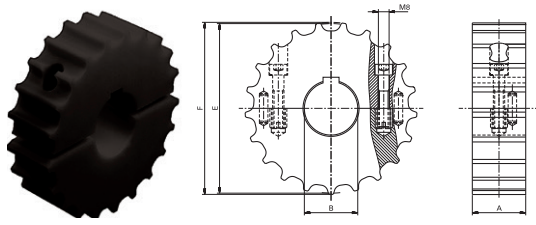

KUS815

Sprocket Type	Code Number	Number of Teeth	Bore	Pitch Diameter	Outside Diameter	Width (Teeth)	Hub Width	Hub Diameter
			B	E	F	C	A	H
			mm	mm	mm	mm	mm	mm

Split Sprockets And Idlers, Machined - KUS 815

Sprockets, Metric Bores

KUS815-17T_25MM_1KW_PA	10331076	17	25	105.5	104.5	40.0	40.0	-
KUS815-17T_30MM_1KW_PA	10331476	17	30					
KUS815-17T_35MM_1KW_PA	10331829	17	35					
KUS815-17T_40MM_1KW_PA	10332190	17	40					
KUS815-19T_25MM_1KW_PA	10332190	19	25	117.3	116.3			
KUS815-19T_30MM_1KW_PA	10139146	19	30					
KUS815-19T_35MM_1KW_PA	10331831	19	35					
KUS815-19T_40MM_1KW_PA	10331831	19	40					
KUS815-19T_40MM_1KW_PA	10359781	19	50	129.3	130.0			
KUS815-19T_40MM_1KW_PA	10331080	21	25					
KUS815-21T_30MM_1KW_PA	10331080	21	30					
KUS815-21T_35MM_1KW_PA	10331080	21	35					
KUS815-21T_40MM_1KW_PA	10332194	21	40	141.2	141.9			
KUS815-21T_50MM_1KW_PA	10332194	21	50					
KUS815-23T_25MM_1KW_PA	10331082	23	25					
KUS815-23T_30MM_1KW_PA	10139148	23	30					
KUS815-23T_35MM_1KW_PA	10331835	23	35	153.2	153.9			
KUS815-23T_40MM_1KW_PA	10332196	23	40					
KUS815-23T_50MM_1KW_PA	10332815	23	50					
KUS815-25T_25MM_1KW_PA	10331084	25	25					
KUS815-25T_30MM_1KW_PA	10331484	25	30	165.2	165.9			
KUS815-25T_35MM_1KW_PA	10331837	25	35					
KUS815-25T_40MM_1KW_PA	10139149	25	40					
KUS815-25T_50MM_1KW_PA	10332817	25	50					
KUS815-27T_25MM_1KW_PA	10331086	27	25	165.2	165.9			
KUS815-27T_30MM_1KW_PA	10331486	27	30					
KUS815-27T_35MM_1KW_PA	10331839	27	35					
KUS815-27T_40MM_1KW_PA	10332200	27	40					
KUS815-27T_50MM_1KW_PA	10332819	27	50					