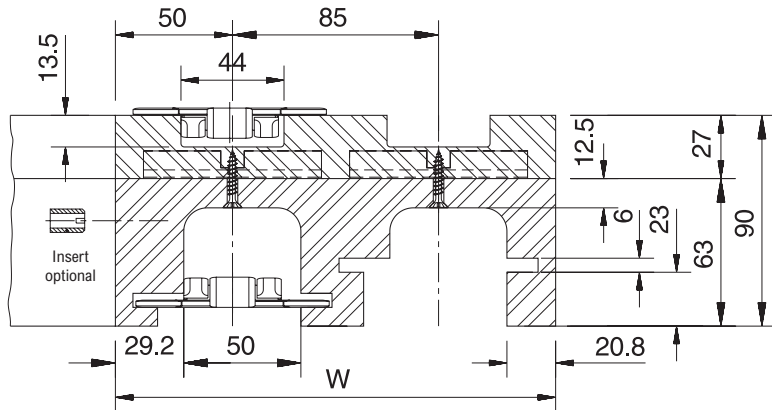

Magnetflex Combi-A Version C7

Number of Tracks	1	2	3	4	5	6
Width W	100 mm	185 mm	270 mm	355 mm	440 mm	525 mm

Version C7

15°	704.15.16	704.15.17	704.15.18	704.15.19	704.15.20	704.15.21
30°	704.15.31	704.15.32	704.15.33	704.15.34	704.15.35	704.15.36
45°	704.15.46	704.15.47	704.15.48	704.15.49	704.15.50	704.15.51
60°	704.15.61	704.15.62	704.15.63	704.15.64	704.15.65	704.15.66
75°	704.15.76	704.15.77	704.15.78	704.15.79	704.15.80	704.15.81
90°	704.15.01	704.15.02	704.15.03	704.15.04	704.15.05	704.15.06

Radius

No return guide shoe

More than 6 tracks on request. The height of the return part is 55 mm in case of a single track C7.

- For steel chains: 10/60/66 M 31 M, 60/66 M 31 XM, 66 M 31 RM, 60/66 M 84 XM.
- For plastic chains: RHMP 325, RHMDP 325, RHMP 84.

Magnetflex Combi-X Version CX7

Number of Tracks	1	2	3	4	5	6
Width W	100 mm	185 mm	270 mm	355 mm	440 mm	525 mm

Version CX7

15°	704.42.16	704.42.17	704.42.18	704.42.19	704.42.20	704.42.21
30°	704.42.31	704.42.32	704.42.33	704.42.34	704.42.35	704.42.36
45°	704.42.46	704.42.47	704.42.48	704.42.49	704.42.50	704.42.51
60°	704.42.61	704.42.62	704.42.63	704.42.64	704.42.65	704.42.66
75°	704.42.76	704.42.77	704.42.78	704.42.79	704.42.80	704.42.81
90°	704.42.01	704.42.02	704.42.03	704.42.04	704.42.05	704.42.06

Radius

Return guide shoe

More than 6 tracks on request. The height of the return part is 55 mm in case of a single track C7.

- For steel chains: 10/60/66 M 31 M, 60/66 M 31 XM, 66 M 31 RM, 60/66 M 84 XM.
- For plastic chains: RHMP 325, RHMDP 325, RHMP 84.