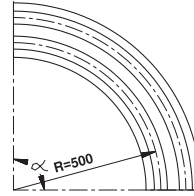

Magnetflex Combi-A Version C7

Number of Tracks	1	2	3	4	5	6
Width W	100 mm	185 mm	270 mm	355 mm	440 mm	525 mm

Version C7

15°	704.15.16	704.15.17	704.15.18	704.15.19	704.15.20	704.15.21
30°	704.15.31	704.15.32	704.15.33	704.15.34	704.15.35	704.15.36
45°	704.15.46	704.15.47	704.15.48	704.15.49	704.15.50	704.15.51
60°	704.15.61	704.15.62	704.15.63	704.15.64	704.15.65	704.15.66
75°	704.15.76	704.15.77	704.15.78	704.15.79	704.15.80	704.15.81
90°	704.15.01	704.15.02	704.15.03	704.15.04	704.15.05	704.15.06

Radius

No return guide shoe

More than 6 tracks on request. The height of the return part is 55 mm in case of a single track C7.

- For steel chains: 10/60/66 M 31 M, 60/66 M 31 XM, 66 M 31 RM, 60/66 M 84 XM.
- For plastic chains: RHMP 325, RHMDP 325, RHMP 84.

Magnetflex Combi-X Version CX7

Number of Tracks	1	2	3	4	5	6
Width W	100 mm	185 mm	270 mm	355 mm	440 mm	525 mm

Version CX7

15°	704.42.16	704.42.17	704.42.18	704.42.19	704.42.20	704.42.21
30°	704.42.31	704.42.32	704.42.33	704.42.34	704.42.35	704.42.36
45°	704.42.46	704.42.47	704.42.48	704.42.49	704.42.50	704.42.51
60°	704.42.61	704.42.62	704.42.63	704.42.64	704.42.65	704.42.66
75°	704.42.76	704.42.77	704.42.78	704.42.79	704.42.80	704.42.81
90°	704.42.01	704.42.02	704.42.03	704.42.04	704.42.05	704.42.06

Radius

Return guide shoe

More than 6 tracks on request. The height of the return part is 55 mm in case of a single track C7.

- For steel chains: 10/60/66 M 31 M, 60/66 M 31 XM, 66 M 31 RM, 60/66 M 84 XM.
- For plastic chains: RHMP 325, RHMDP 325, RHMP 84.