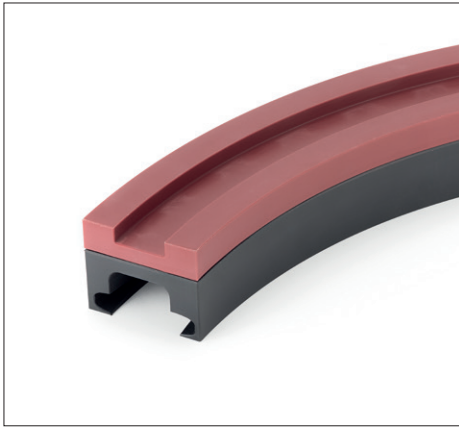

Magnetflex Combi-A Version C7

Number of Tracks	1	2	3	4	5	6
Width W	100 mm	185 mm	270 mm	355 mm	440 mm	525 mm

Version C7

15°	704.15.16	704.15.17	704.15.18	704.15.19	704.15.20	704.15.21
30°	704.15.31	704.15.32	704.15.33	704.15.34	704.15.35	704.15.36
45°	704.15.46	704.15.47	704.15.48	704.15.49	704.15.50	704.15.51
60°	704.15.61	704.15.62	704.15.63	704.15.64	704.15.65	704.15.66
75°	704.15.76	704.15.77	704.15.78	704.15.79	704.15.80	704.15.81
90°	704.15.01	704.15.02	704.15.03	704.15.04	704.15.05	704.15.06

Radius

No return guide shoe

More than 6 tracks on request. The height of the return part is 55 mm in case of a single track C7.

- For steel chains: 10/60/66 M 31 M, 60/66 M 31 XM, 66 M 31 RM, 60/66 M 84 XM.
- For plastic chains: RHMP 325, RHMDP 325, RHMP 84.

Magnetflex Combi-X Version CX7

Number of Tracks	1	2	3	4	5	6
Width W	100 mm	185 mm	270 mm	355 mm	440 mm	525 mm

Version CX7

15°	704.42.16	704.42.17	704.42.18	704.42.19	704.42.20	704.42.21
30°	704.42.31	704.42.32	704.42.33	704.42.34	704.42.35	704.42.36
45°	704.42.46	704.42.47	704.42.48	704.42.49	704.42.50	704.42.51
60°	704.42.61	704.42.62	704.42.63	704.42.64	704.42.65	704.42.66
75°	704.42.76	704.42.77	704.42.78	704.42.79	704.42.80	704.42.81
90°	704.42.01	704.42.02	704.42.03	704.42.04	704.42.05	704.42.06

Radius

Return guide shoe

More than 6 tracks on request. The height of the return part is 55 mm in case of a single track C7.

- For steel chains: 10/60/66 M 31 M, 60/66 M 31 XM, 66 M 31 RM, 60/66 M 84 XM.
- For plastic chains: RHMP 325, RHMDP 325, RHMP 84.