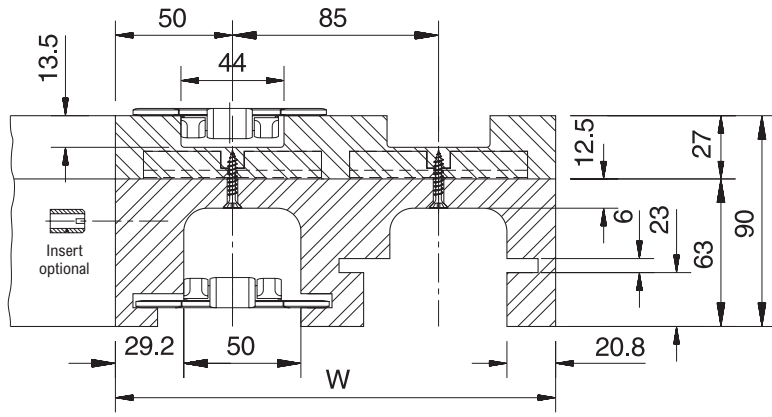

Magnetflex Combi-A Version C7

Number of Tracks	1	2	3	4	5	6
Width W	100 mm	185 mm	270 mm	355 mm	440 mm	525 mm

Version C7

15°	704.15.16	704.15.17	704.15.18	704.15.19	704.15.20	704.15.21
30°	704.15.31	704.15.32	704.15.33	704.15.34	704.15.35	704.15.36
45°	704.15.46	704.15.47	704.15.48	704.15.49	704.15.50	704.15.51
60°	704.15.61	704.15.62	704.15.63	704.15.64	704.15.65	704.15.66
75°	704.15.76	704.15.77	704.15.78	704.15.79	704.15.80	704.15.81
90°	704.15.01	704.15.02	704.15.03	704.15.04	704.15.05	704.15.06

Radius

No return guide shoe

More than 6 tracks on request. The height of the return part is 55 mm in case of a single track C7.

- For steel chains: 10/60/66 M 31 M, 60/66 M 31 XM, 66 M 31 RM, 60/66 M 84 XM.
- For plastic chains: RHMP 325, RHMDP 325, RHMP 84.

Magnetflex Combi-X Version CX7

Number of Tracks	1	2	3	4	5	6
Width W	100 mm	185 mm	270 mm	355 mm	440 mm	525 mm

Version CX7

15°	704.42.16	704.42.17	704.42.18	704.42.19	704.42.20	704.42.21
30°	704.42.31	704.42.32	704.42.33	704.42.34	704.42.35	704.42.36
45°	704.42.46	704.42.47	704.42.48	704.42.49	704.42.50	704.42.51
60°	704.42.61	704.42.62	704.42.63	704.42.64	704.42.65	704.42.66
75°	704.42.76	704.42.77	704.42.78	704.42.79	704.42.80	704.42.81
90°	704.42.01	704.42.02	704.42.03	704.42.04	704.42.05	704.42.06

Radius

Return guide shoe

More than 6 tracks on request. The height of the return part is 55 mm in case of a single track C7.

- For steel chains: 10/60/66 M 31 M, 60/66 M 31 XM, 66 M 31 RM, 60/66 M 84 XM.
- For plastic chains: RHMP 325, RHMDP 325, RHMP 84.